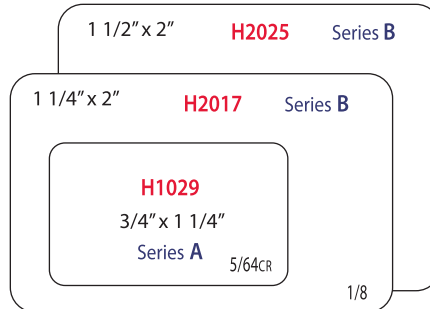

Additional Lot Charges

- Plate-1 plate for **each color** (New Copy) $26.00
- Plate Change (Copy) $26.00
- Stock Change Charge (Material) $26.00
- Foil Change (Imprint) $26.00
- For custom PMS colors, add $76.00
- For custom PMS Floodcoat cost, add $76.00