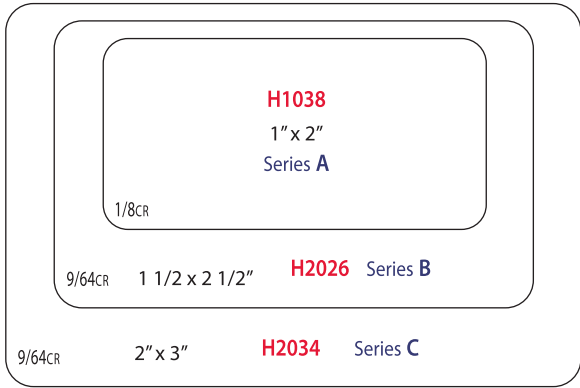

Boxes Food Packaging Gift Wrap Paper Tissue Paper Ribbon Bow
Paper Shopping Bags Eurototes Plastic Bags HOT STAMP INK LABELS
Labels Tags Sustainable Packaging Custom Printed Packaging Paper

Die Numbers in Red