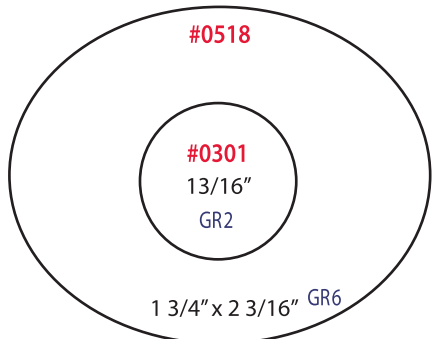

Paper Shopping Bags Eurototes Plastic Bags Gift Boxes Jewelry Boxes
DELUXE INK LABELS Flexible Packaging Custom Printed Packaging Paper
Food Packaging Gift Wrap Paper Tissue Paper Ribbon Bows Labels

Die Numbers in Red