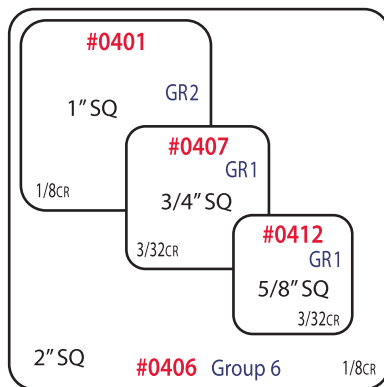

DELUXE INK LABEL Background Colors

Deluxe Ink Label Pricing

Group		1,000	3,000	5,000	10,000	20,000
1	1 Color	102.00	56.00	44.00	30.00	22.00
	2 Color	174.00	83.00	60.00	39.00	28.00
2	1 Color	108.00	64.00	47.00	33.00	23.00
	2 Color	184.00	95.00	68.00	42.00	30.00
3	1 Color	114.00	70.00	52.00	38.00	28.00
	2 Color	195.00	105.00	76.00	48.00	36.00
4	1 Color	120.00	75.00	56.00	40.00	30.00
	2 Color	204.00	111.00	78.00	51.00	39.00
5	1 Color	130.00	78.00	58.00	46.00	34.00
	2 Color	221.00	117.00	82.00	59.00	44.00
6	1 Color	135.00	87.00	60.00	53.00	41.00
	2 Color	228.00	129.00	87.00	68.00	53.00
7	1 Color	144.00	89.00	63.00	56.00	44.00
	2 Color	245.00	132.00	90.00	71.00	56.00
8	1 Color	150.00	92.00	65.00	58.00	46.00
	2 Color	255.00	136.00	94.00	75.00	59.00
9	1/Color	154.00	94.00	68.00	60.00	48.00
	2/Color	262.00	140.00	98.00	77.00	62.00
10	1/Color	156.00	96.00	70.00	63.00	51.00
	2/Color	266.00	143.00	101.00	81.00	65.00

Additional Lot Charges

- Plate-1 plate for **each color** (New Copy) $26.00
- Plate Change (Copy) $26.00
- Ink Change Charge (Imprint) $26.00
- Stock Change (Material) $26.00
- For custom PMS colors, add $76.00

ECONOMY & DELUXE INK Label & String Tag Imprint Colors (Most Common)

THESE IMPRINT COLORS ALSO REPRESENT STANDARD INK COLORS USED FOR FLOODCOATING BACKGROUND