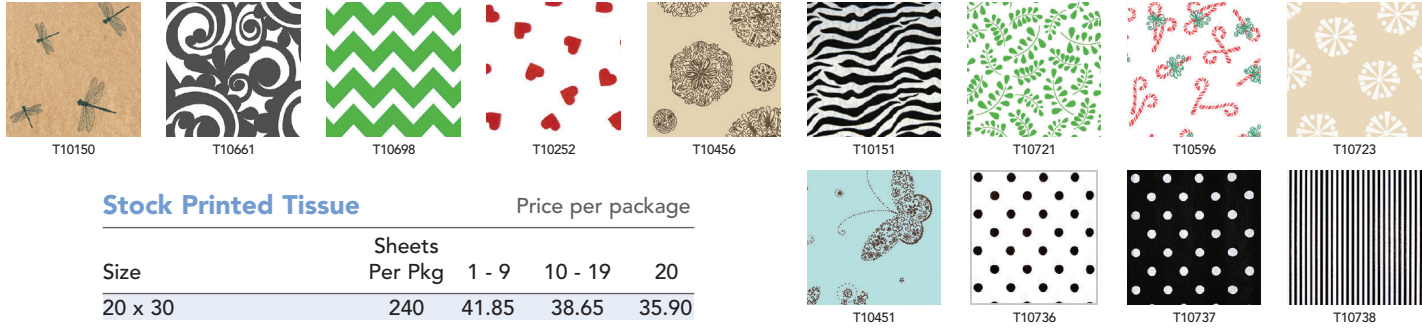

Stock Printed Tissue

Stock Printed Tissue

Price per package

Size	Sheets Per Pkg	Price per package		
		1 - 9	10 - 19	20
20 x 30	240	41.85	38.65	35.90