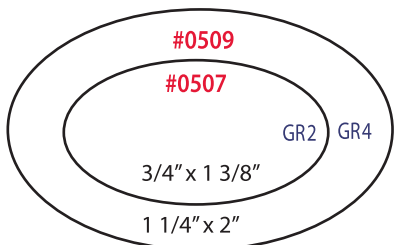

Paper Shopping Bags Eurototes Plastic Bags Gift Boxes Jewelry Boxes
DELUXE INK LABELS Flexible Packaging Custom Printed Packaging Paper
Food Packaging Gift Wrap Paper Tissue Paper Ribbon Bows Labels

Die Numbers in Red