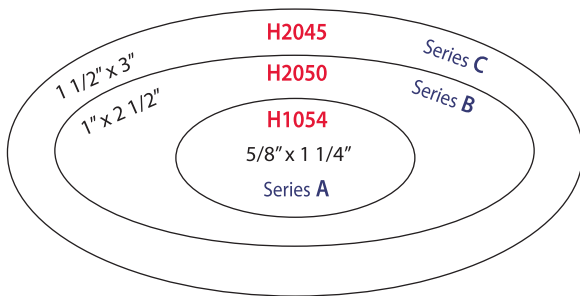

Boxes Food Packaging Gift Wrap Paper Tissue Paper Ribbon Bow
Paper Shopping Bags Eurototes Plastic Bags HOT STAMP INK LABELS
Labels Tags Sustainable Packaging Custom Printed Packaging Paper

Die Numbers in Red