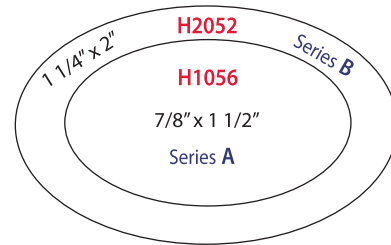

Additional Lot Charges

- Plate-1 plate for **each color** (New Copy) $26.00
- Plate Change (Copy) $26.00
- Stock Change Charge (Material) $26.00
- Foil Change (Imprint) $26.00
- For custom PMS colors, add $76.00
- For custom PMS Floodcoat cost, add $76.00