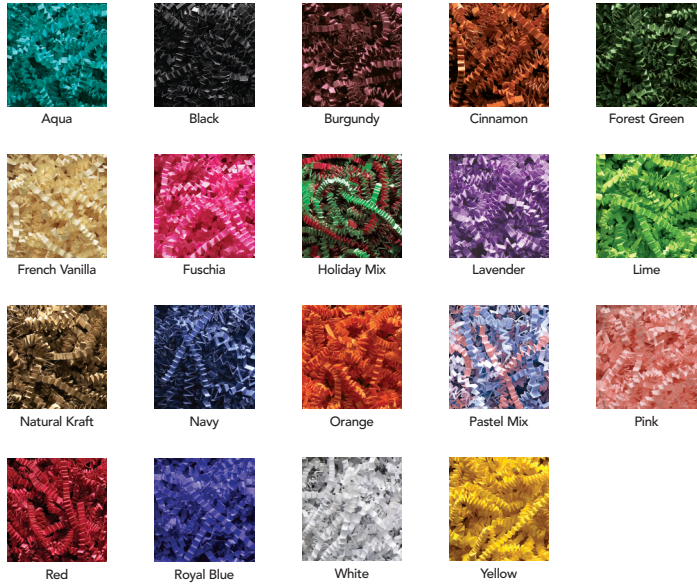

Accordian Paper Shred

Accordian Paper Shred Price per case

Color	Lbs Per Case	Lbs		
		1 - 9	10 - 19	20
Natural Kraft	10	26.80	24.30	22.20
White	10	32.80	29.70	27.20
Colors and Mixes	10	38.10	34.50	31.60