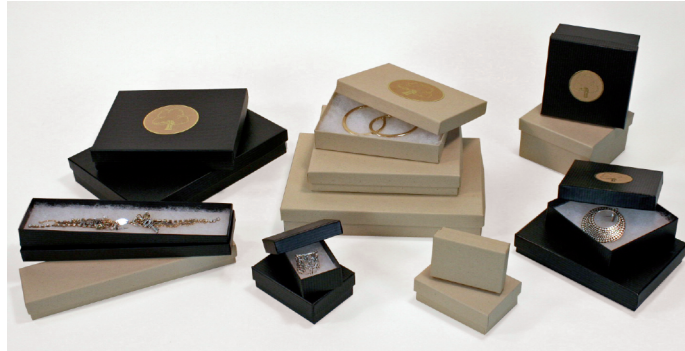

Paper Shopping Bags Eurototes Plastic Bags Gift Boxes Jewelry Boxes
BOXES Flexible Packaging Custom Printed Packaging Paper
Food Packaging Gift Wrap Paper Tissue Paper Ribbon Bows Labels

Jewelry Boxes

Two piece set up, cotton filled boxes.

Size	White Gloss and Natural Kraft		Price per case	
	Case Pack	1 - 9	10 - 19	20
1.75 x 1.25 x .63*	100	32.00	29.50	27.30
2.5 x 1.5 x .88	100	32.10	29.70	27.40
3 x 2 x 1	100	36.10	33.30	30.80
3.5 x 3.5 x 1	100	43.40	40.15	36.85
3.5 x 3.5 x 2	100	53.50	49.60	45.50
3.63 x 2.63 x 1.25*	100	53.50	49.60	45.50
5.25 x 3.75 x .88	100	51.10	47.40	43.50
6 x 5 x 1	50	35.50	32.80	30.30
8 x 2 x .88	100	47.30	43.80	40.30
8 x 5.5 x 1.25	50	44.30	41.00	37.80
8 x 5.5 x 2*	50	49.40	45.70	42.20

Size	Oatmeal and Black Kraft Pinstripe		Price per case	
	Case Pack	1 - 9	10 - 19	20
2.5 x 1.5 x .88	100	40.70	37.30	34.70
3 x 2 x 1	100	46.90	43.00	40.00
3.5 x 3.5 x 1	100	58.50	53.70	49.90
3.5 x 3.5 x 2	100	64.70	59.90	55.30
5.25 x 3.75 x .88	100	61.10	56.60	52.30
6 x 5 x 1	50	48.50	44.50	41.40
8 x 2 x .88	100	56.10	51.90	48.00
8 x 5.5 x 1.25	50	60.90	55.80	51.90

* White Gloss only