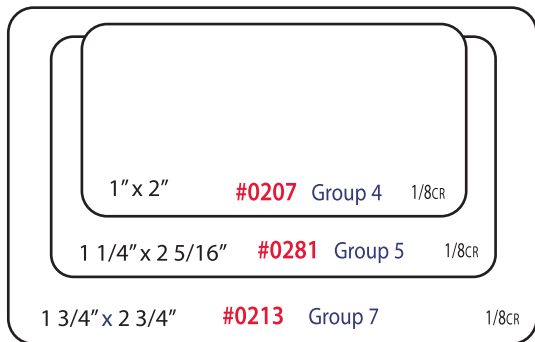

Paper Shopping Bags Eurototes Plastic Bags Gift Boxes Jewelry Boxes
DELUXE INK LABELS Flexible Packaging Custom Printed Packaging Paper
Food Packaging Gift Wrap Paper Tissue Paper Ribbon Bows Labels

Die Numbers in Red