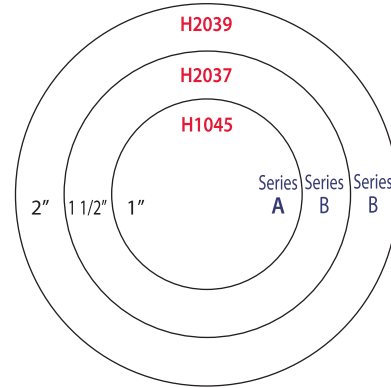

Boxes Food Packaging Gift Wrap Paper Tissue Paper Ribbon Bow
Paper Shopping Bags Eurototes Plastic Bags HOT STAMP INK LABELS
Labels Tags Sustainable Packaging Custom Printed Packaging Paper

Die Numbers in Red