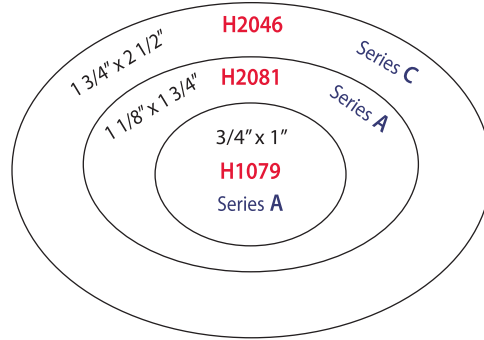

Boxes Food Packaging Gift Wrap Paper Tissue Paper Ribbon Bow
Paper Shopping Bags Eurototes Plastic Bags HOT STAMP INK LABELS
Labels Tags Sustainable Packaging Custom Printed Packaging Paper

Die Numbers in Red